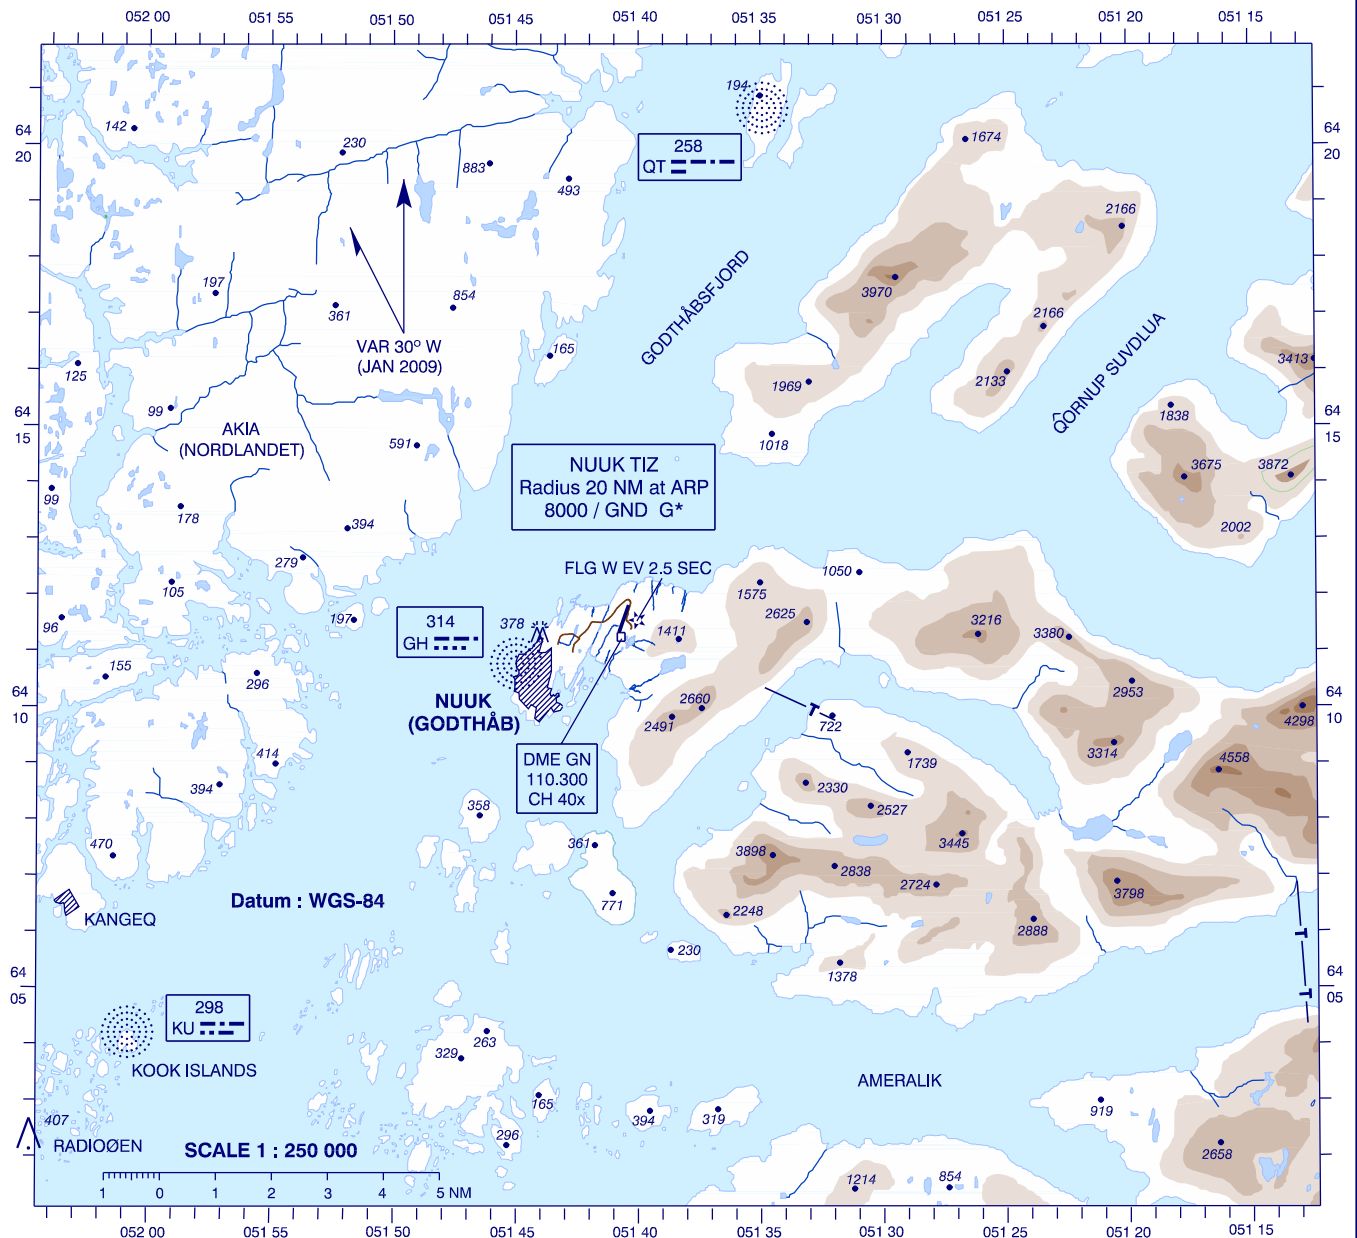

**VISUAL
APPROACH
CHART - ICAO**

AD ELEV : 283 FT

Bearings are magnetic
ELEV, ALT and HGT in FT

Nuuk AFIS : 119.100

**AD 2 - BGGH
VAC
Nuuk**

Spot elevation accuracy is within + / - 82 FT.

Elevation tints indicate 985 FT (300 M) intervals.

CAUTION NOTE !

Extreme caution should be exercised when flying in fjords, valleys or near islands along the coast due to transmission lines. See also ENR 5.4.

Changes : ABN.