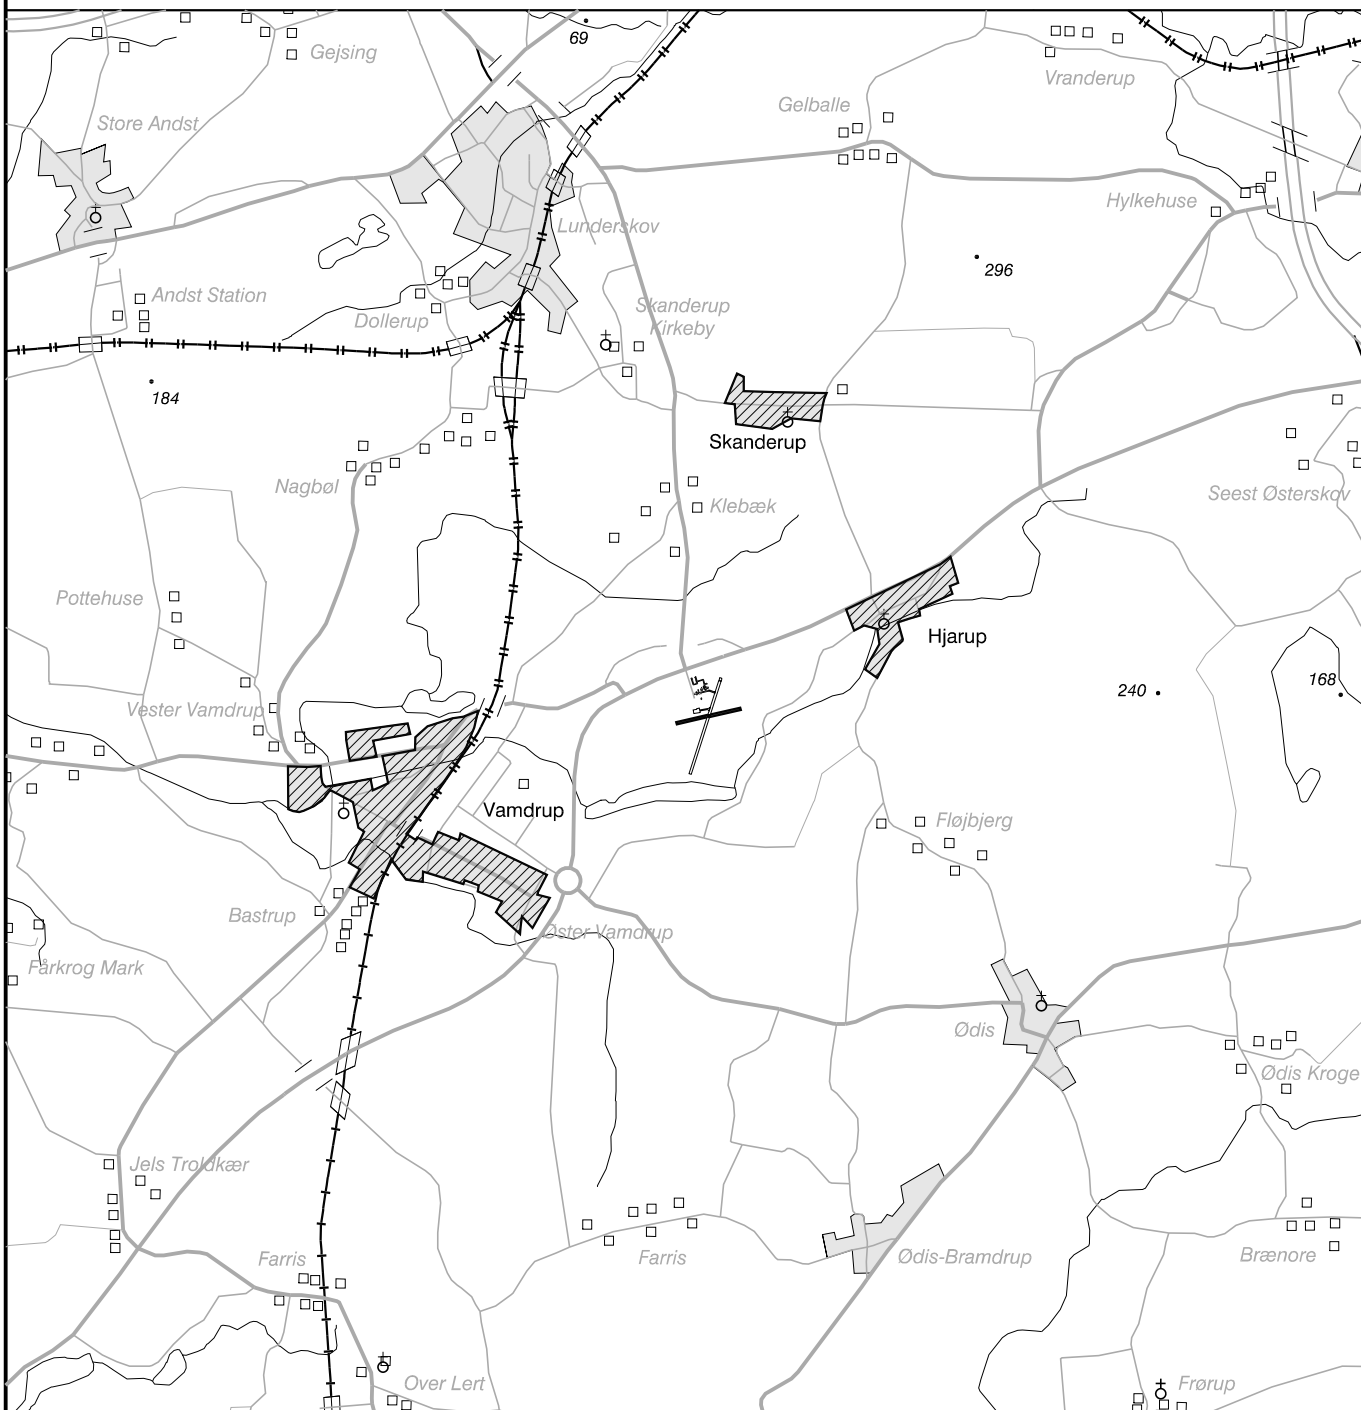

AD 2 - EKVD  
NOISE ABATEMENT PROVISIONS  
Kolding / Vamdrup

Changes : Vamdrup built-up area.

Overflying the built-up areas Hjarup, Skanderup and Vamdrup during TKOF and LDG should be avoided as far as possible.