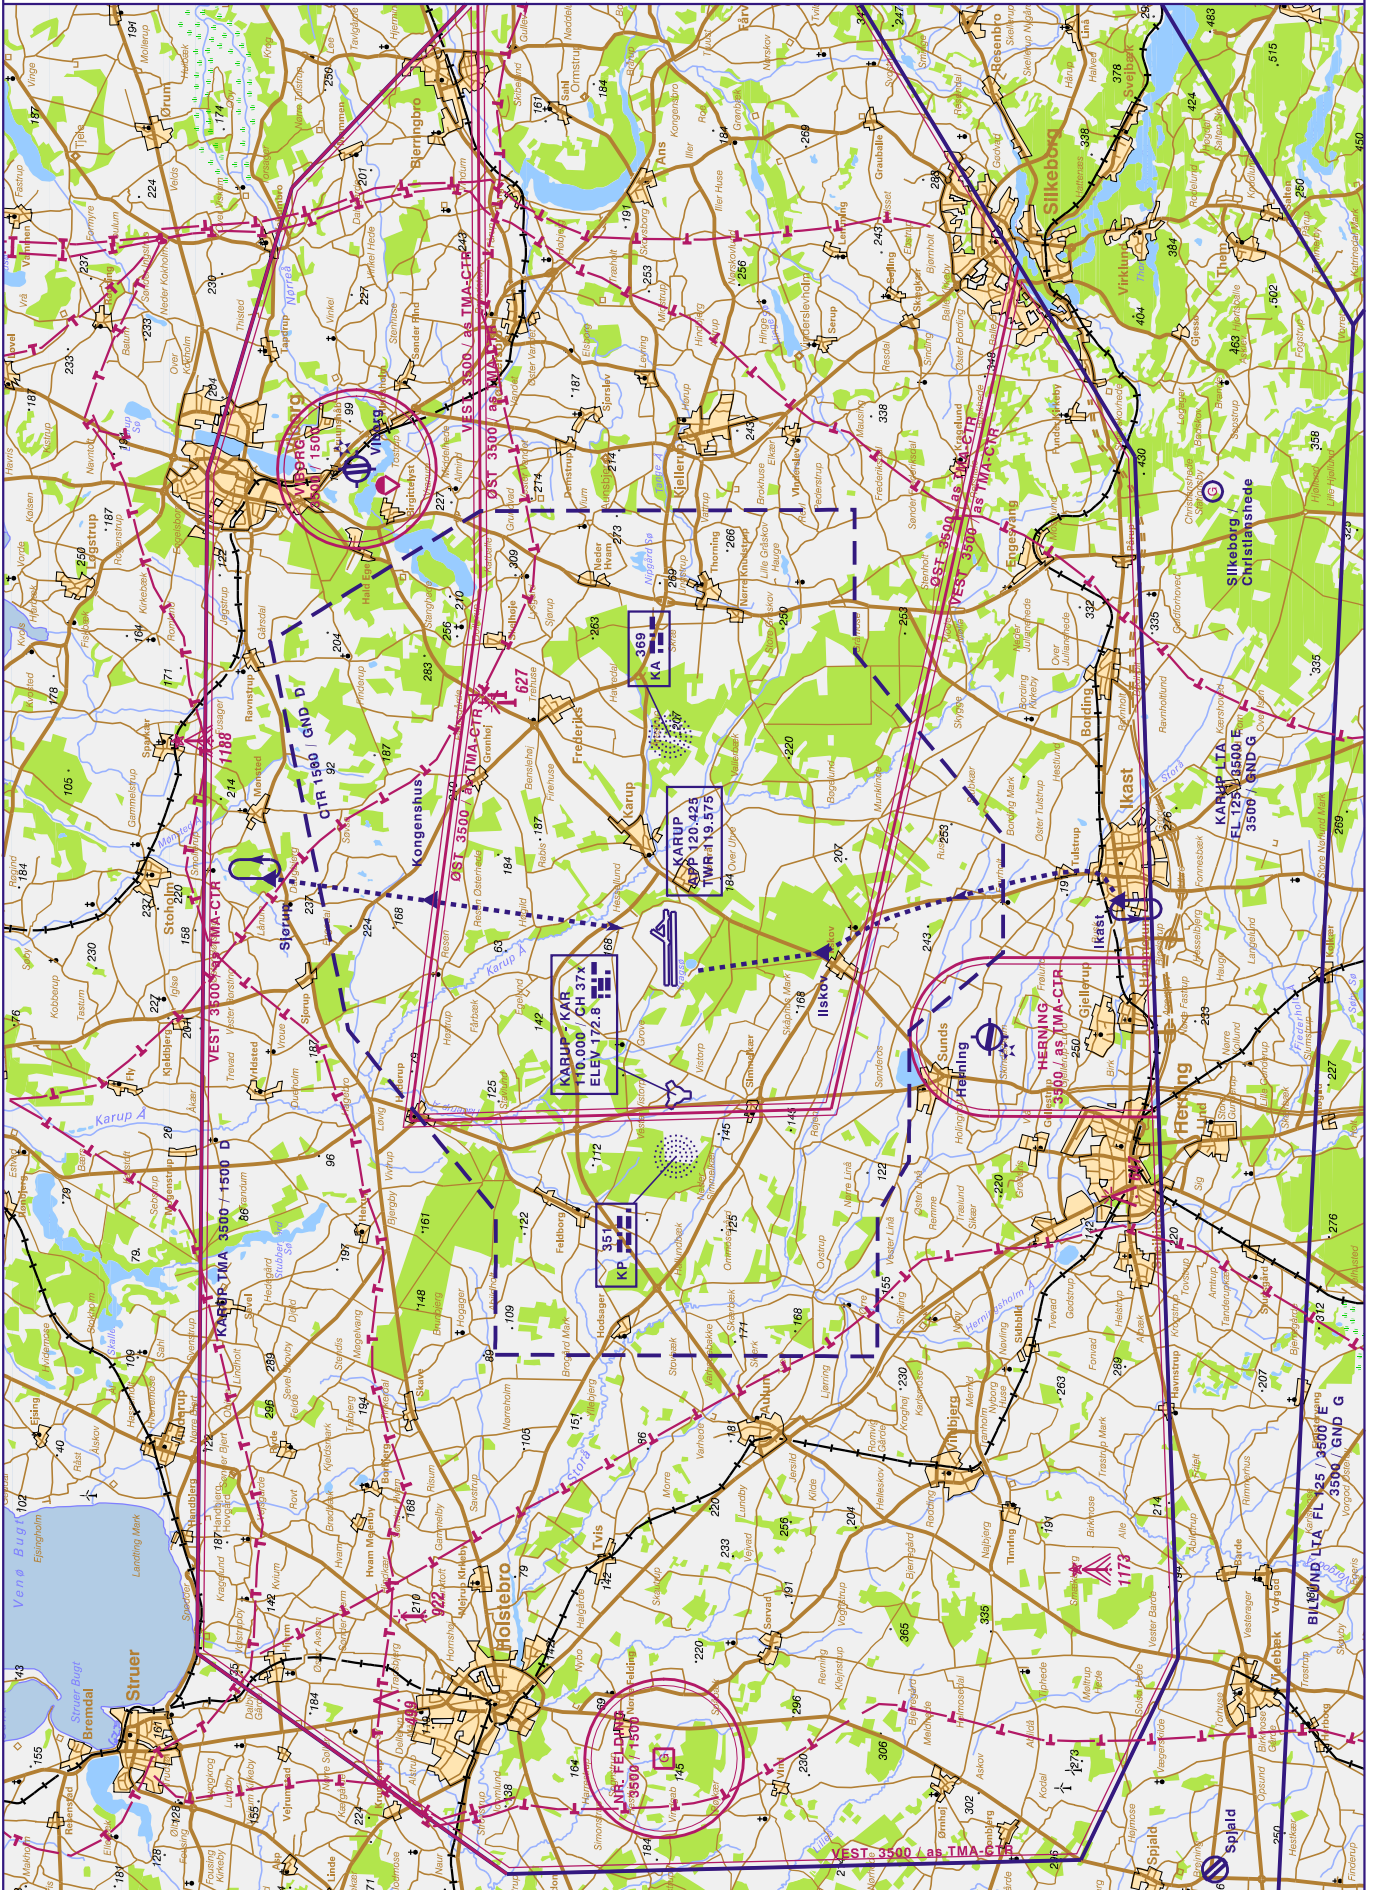

AD 2 - EKKA
GLIDER AREAS IN TMA / CTR
Karup

Changes : Windturbines 627 FT.